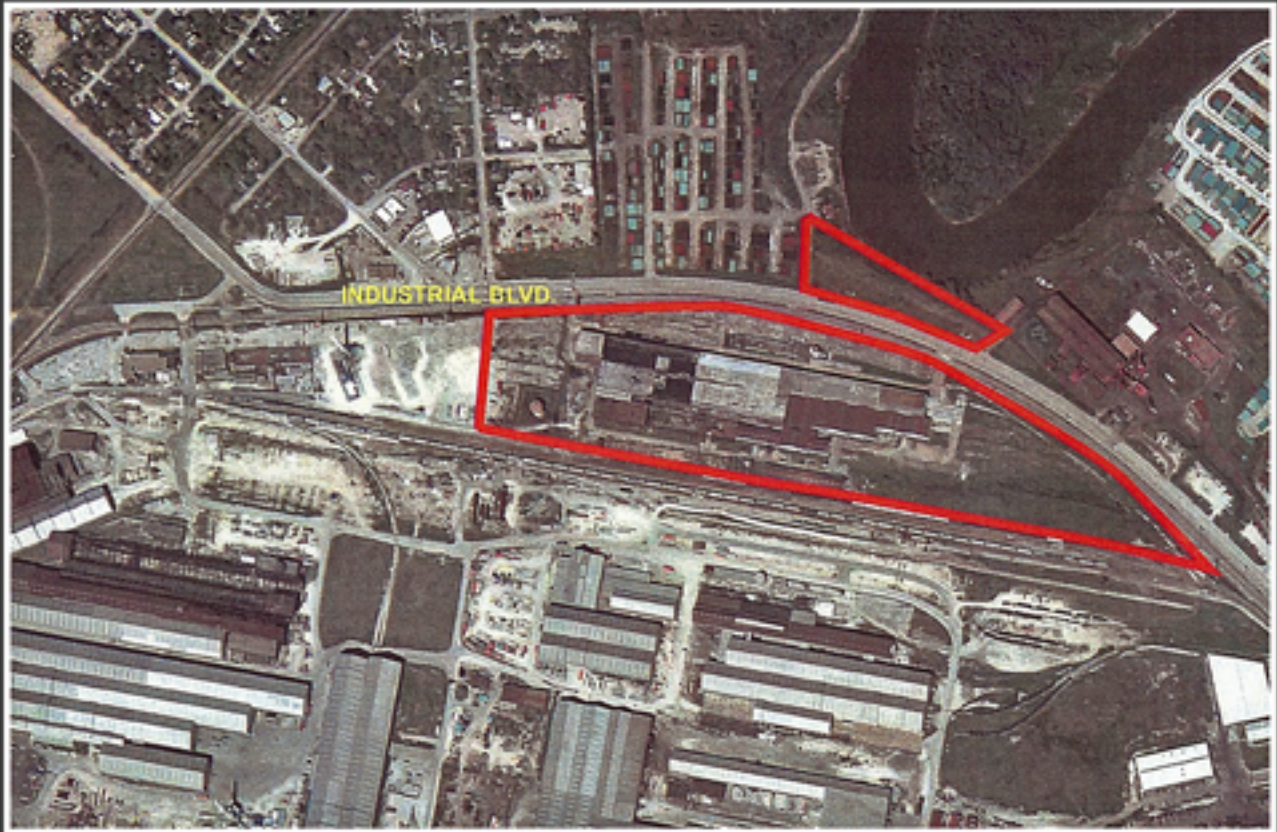

Seamless Pipe Processing Plant, Port of Houston, Texas

- +/- 13,000 SF OFFICE
- +/- 326,220 SF PLANT/WAREHOUSE
- +/- 35.76 ACRES LAND
- 10 GRADE LEVEL DOORS, CRANES
- RAIL SERVICE, TRUCK AND BARGE LOADING
- GREENS PORT INDUSTRIAL PARK AREA
- GREENS BAYOU - HOUSTON SHIP CHANNEL